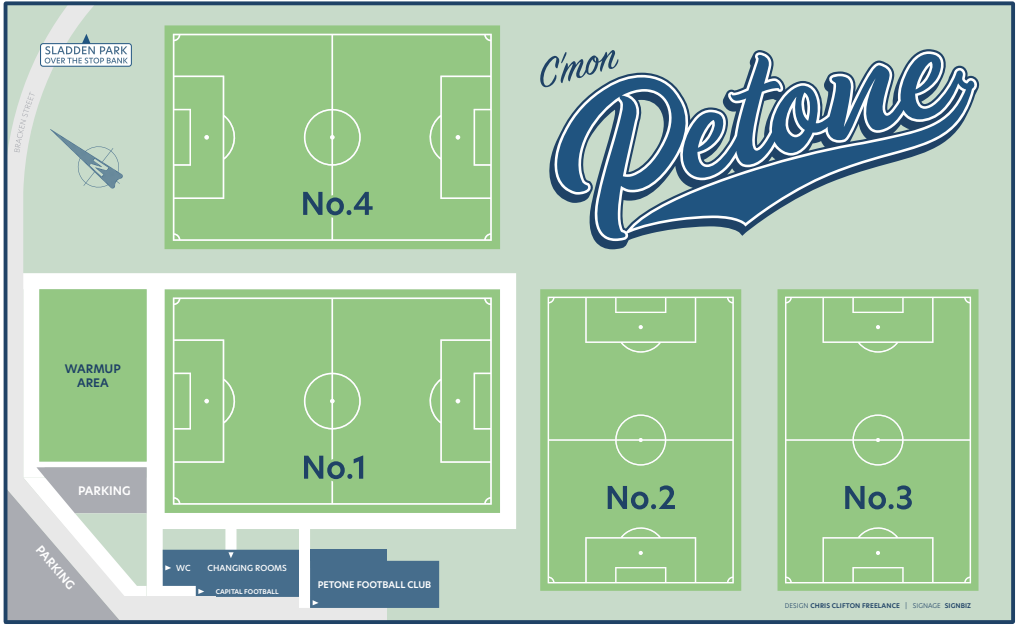

PETONE MEMORIAL PARK

CHRIS CLIFTON
freelance