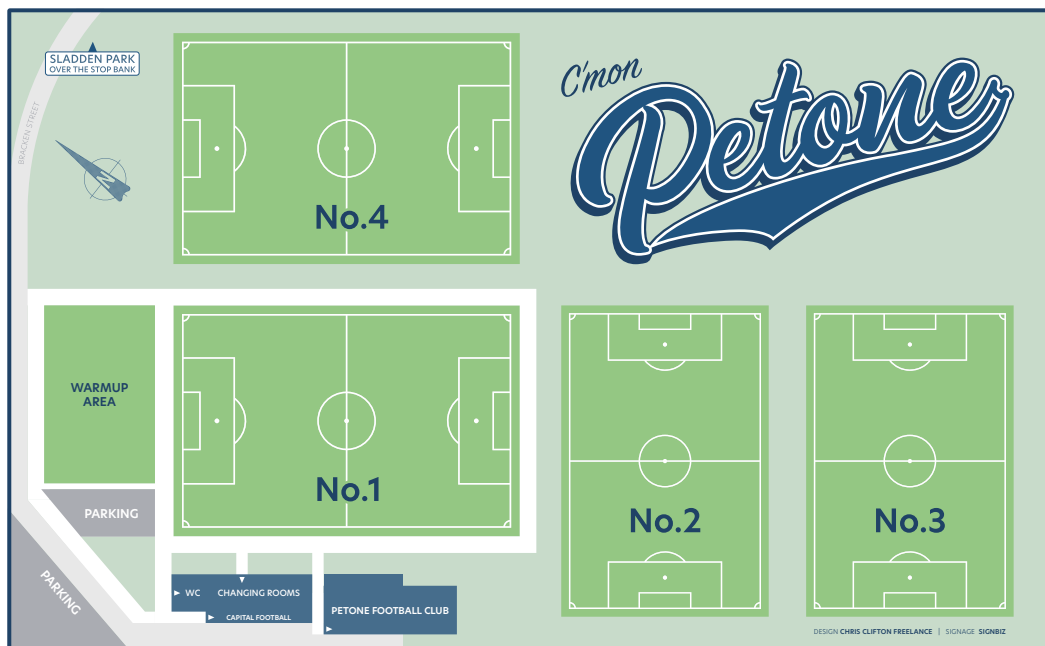

PETONE MEMORIAL PARK

AROUND THE GROUNDS

SATURDAY		OLD TIMERS DAY & VOLUNTEERS APPRECIATION DAY
11.00AM	No.1	POWEREX VS PALMY NORTH UTD (W CENTRAL LEAGUE)
1.15PM	No.1	PETONE FC vs NAPIER CITY (M CENTRAL LEAGUE)
2.30PM	No.2	ARGH ME KNEES vs VUW AFC STALLIONS (MASTERS 1)
3.15PM	No.1	PETONE RES vs GREYTOWN FC (M CAPITAL PREM)
5.15PM	No.1	DEVELOPMENT vs NORTH WGTN (MEN'S CAPITAL 3)
SUNDAY		
3.00PM	No.1	POWEREX RES vs TE KOTA HITANGA FC (W CAPITAL PREM)